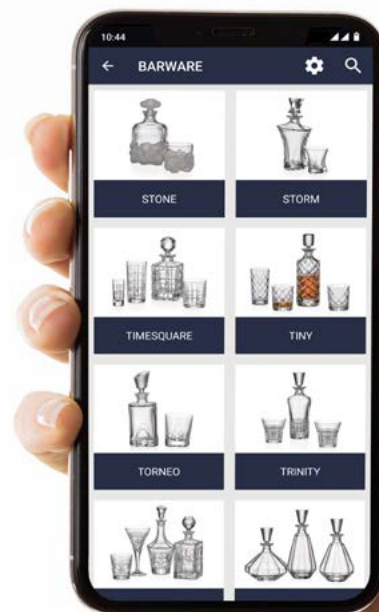

Content

OUR TECHNOLOGY.....4

Drinkware

LIMOSA 6
STRIX 9
URIA 12
LARUS RADIUS 15
PAVO AQUA 15

Tableware

ONION 16
TINY 17

App

You can browse the wide range of our product range in the updated Crystal BOHEMIA app.

A new feature is now available. Items in the catalogue are provided with an EAN code. Use the app, simply scan the code and start purchasing.

Download here